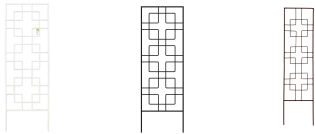

Zen Decorative Trainers

Plant Support / Obelisks & Trainers

- Tranquility, style and geometric symmetry
- Decorative garden feature, doubles as plant trainer
- Easy to set up
- Available at selected Bunnings stores only - Please check with your local store.

GARDEN FEATURE AND PLANT TRAINER

Create your own backyard oasis.

Whites Zen Decorative Trainers are a decorative garden feature and plant trainer in one. Add a touch of zen tranquility to your outdoor area with geometric lines.

Easy to set up, simply fix them onto a wall or push the two feet firmly into the ground as a freestanding feature.

Available in three sizes - small: 1200mm x 300mm in Black, medium: 1600mm x 600mm in Black and Rustic and large: 1800mm x 600mm in Black and White.