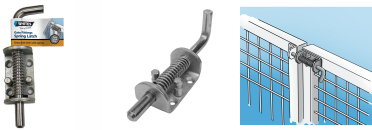

Spring Latch

Fencing Solutions / Gates & Fittings

- Latch with spring
- Suitable for gates, cages & box trailers
- Screw-in or weld-on

BOLT LATCH WITH SPRING

Whites Spring Latch is a 12mm bolt latch with spring that can be screwed-in or welded-on.

Suitable for gates, cages and box trailers, the latch pulls back to open and then springs back into place when you want to secure the gate or door.

Code	Product Description
13888	Spring Latch