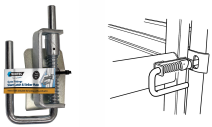

## Slam Latch & Striker Plate

Fencing Solutions / Gates & Fittings

- Ideal for cattle yard fencing
- Tough & durable for heavy gates
- Quick access - locks strong

### IDEAL FOR CATTLE YARD FENCING

Whites Slam Latch and Striker Plate is a tough and durable fitting to secure heavy gates.

Featuring weld-on spring-loaded latch and striker plate designed for cattle yards so it provides quick access and locks strong.