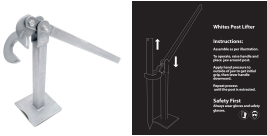

Post Lifter

Hobby Farm / Tools & Accessories

- Easy to use and remove posts
- Will retain the integrity of removed posts
- Heavy steel construction

REMOVES STEEL POSTS FROM THE GROUND FOR RE-USE

Whites Post Lifter makes removing steel posts from the ground easy. Cost-effective as it allows you to re-use existing steel posts, simply place the post in the jaw and use the lever action to remove the post.

| Code | Product Description |
|-------|---------------------|
| 12200 | Post Lifter |

[For more rural fencing product see our selection on the Whites Rural website](https://www.whitesgroup.com.au/hobby-farm/tools-accessories/post-lifter-details.html)