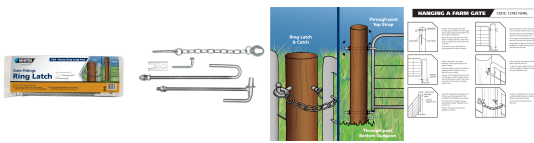

## FG4 Ring Latch

### Fencing Solutions / Gates & Fittings

- Gate pack for locking gates
- 12mm ring latch & catch, with chain
- Comes with top strap & bottom gudgeon
- Available at selected Bunnings New South Wales, Queensland & Victoria only. Please check with your local NSW, QLD or VIC store.

### FG4 RING LATCH - HEAVY DUTY LONG PACK

Whites FG4 Ring Latch is a convenient way for locking gates. Featuring a screw-in 12mm ring latch and catch with chain, the pack includes:

- top through-post strap 16mm x 400mm thread length, 3 x nuts, 2 x washers and backing plate
- bottom through-post gudgeon 16mm x 400mm thread length, 2 x nuts and 2 x washers

Also available in Drop Latch style.

For full installation instruction, click on the image in the photo gallery.

Code	Product Description
13782	FG4 Ring Latch pack*

\* Available in New South Wales, Queensland & Victoria only