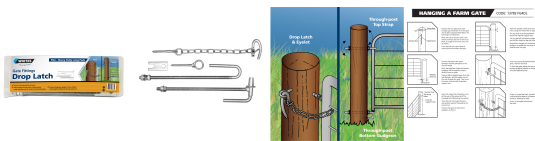

## FG4 Drop Latch

### Fencing Solutions / Gates & Fittings

- Gate pack for locking gates
- 12mm drop latch & eyelet, with chain
- Comes with top strap & bottom gudgeon
- Available at selected Bunnings New South Wales & Queensland only. Please check with your local NSW or QLD store.

### FG4 DROP LATCH - HEAVY DUTY LONG PACK

Whites FG4 Drop Latch is a convenient way for locking gates. Featuring a screw-in 12mm drop latch and eyelet with chain, the pack includes:

- top through-post strap 16mm x 400mm thread length, 3 x nuts, 2 x washers and backing plate
- bottom through-post gudgeon 16mm x 400mm thread length, 2 x nuts and 2 x washers