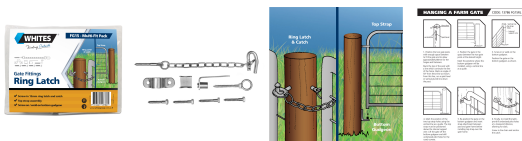

FG15 Ring Latch

Fencing Solutions / Gates & Fittings

- Gate pack for locking gates
- 12mm ring latch & catch, with chain
- Comes with top strap & bottom gudgeon
- Available at selected Bunnings New South Wales, South Australia & Victoria only. Please check with your local NSW, SA or VIC store.

FG15 RING LATCH - MULTI-FIT PACK

Whites FG15 Ring Latch is a convenient way for locking gates. Featuring a screw-in 12mm ring latch and catch with chain, top strap and screw-on/weld-on gudgeon.

Also available in Drop Latch style.

For full installation instruction, click on the image in the photo gallery.

Code	Product Description
13786	FG15 Ring Latch pack*

* Available in New South Wales, South Australia & Victoria only