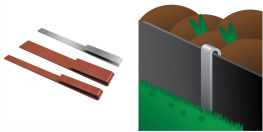

Edging Pegs

Garden Edging / Edging Pegs & Stakes

- Pegs for securing and joining lawn edging
- Robust steel peg
- Available in zinc plated or powder coated brown

SECURE LAWN EDGING QUICKLY AND EASILY

Whites Edging Pegs are designed to secure and join lawn edging strips up to 100mm wide.

Available in zinc plated or powder coated brown finish to match different lawn edge strips, these pins are quick and easy to install. Simply tap in or push firmly to secure.

&NBSP;

Code	Product Description	Size
14222	Edge Peg P/Coat - Brown	270mm x 20mm
14223	Edge Peg P/Coat - Brown	270mm x 40mm
14224	Edge Peg - Zinc	270mm x 20mm