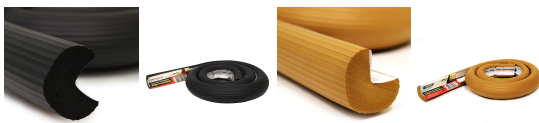

## Edge Protection Heavy Duty Building / Surface Protection

- Ideal for hard edges & corners
- Adhere to clean surface
- Easy to install
- Indoor & outdoor use
- Available in Bunnings New South Wales, Queensland and Victoria only. Please check with your local NSW, QLD or VIC store.

### IDEAL FOR HARD EDGE AND CORNER PROTECTION

Whites Edge Protection Heavy Duty features an adhesive tape and moulded corner that adheres to any clean surface such as concrete, timber and steel.

Ideal for hard edge and corner protection, it can be used on garage walls and pillars as a bumper to protect car doors from dents and scratches.

Available in two colours: Yellow and Black to suit various purposes. Also available in a 2m roll.

Code	Product Description	Size
14748	Edge Protection HD Yellow - 1m strip*	27mm x 14mm
14749	Edge Protection HD Black - 1m strip*	27mm x 14mm