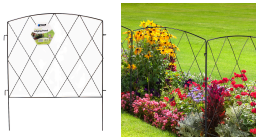

## Diamond Edging Panel

### Garden Edging / Edging Panels

- Ideal for flower beds, paths etc.
- Doubles as trellis
- Keep animals off your garden beds
- Modular - add panels as needed
- Available at selected Bunnings only. Please check with your local store.

### DOUBLES AS TRELLIS

Whites Diamond Edging Panel is a decorative border ideal for flower beds along paths, driveways and in backyards, also doubles as trellis.

Modular; simply add or remove panels as needed using the interlocking end hooks.