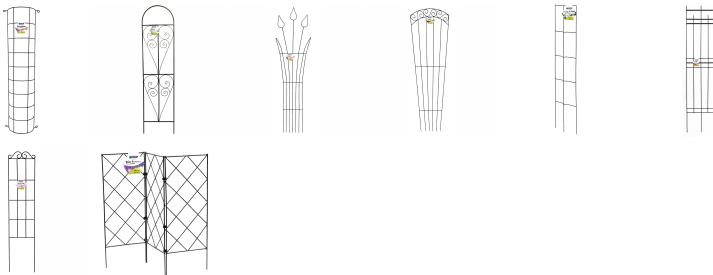

Decorative Trainers

Plant Support / Obelisks & Trainers

- Provide durable support for climbing plants
- Enhances your garden
- Quick and easy to set up
- Available in a range of styles and sizes to suit your needs

STYLISH PLANT TRAINERS

Whites Decorative Plant Trainers allow you to personalise your garden to suit your taste. Choose your inspiration from our range of wire designs.

These plant trainers provide durable support for climbing plants whilst enhancing your garden. With its quick and easy set up, you can create practical features in minutes.

Code	Product Description	Size
18209	Downpipe Plant Trainer	90cm x 28cm
18224	Juliet Plant Trainer	120cm x 30cm
18225	Lotus Plant Trainer	130cm x 40cm
18226	Tuscan Plant Trainer	160cm x 46cm
18227	Ridged Wall Plant Trainer	120cm x 27cm
18228	Seville Plant Trainer	150cm x 34cm
18235	Scroll Top Plant Trainer	95cm x 20cm
18236	Trio Screen Plant Trainer	50cm x 20cm