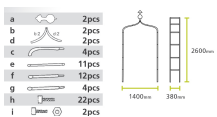

Measures: 2600mm high, 1400mm wide & 380mm deep. See illustration and components included below:

Code	Product Description	Height	Colour
18063	Cambridge Arch	2600mm	Black

Handy Hints:

- Lay out sections on flat ground before construction
- Build on a flat surface
- We recommend the assistance of a second person to help build the arch
- Tool required: small screwdriver for tightening nuts and bolts
- Do NOT climb apparatus